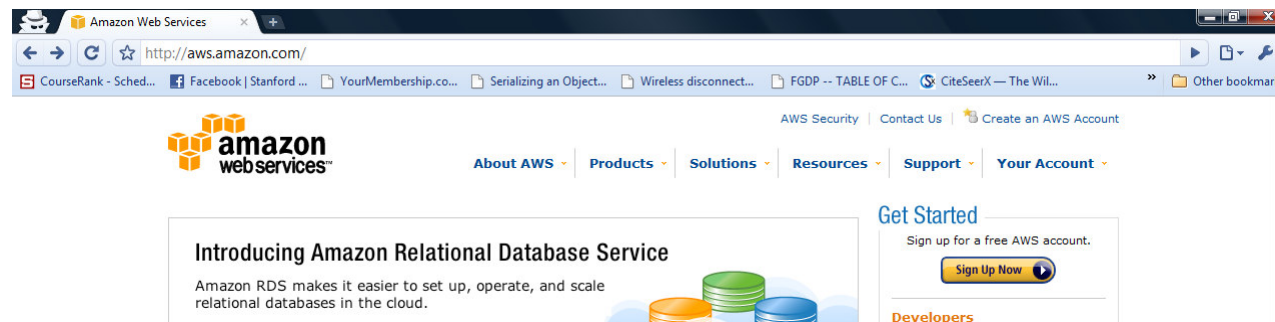

Amazon AWS

- First signup on aws.amazon.com

- Then signup for ‘Amazon Elastic MapReduce’
 - Setup using your own Credit Card
 - Automatically signs up for EC2 & S3 services
 - Send us an email with your account details (and Group Number)